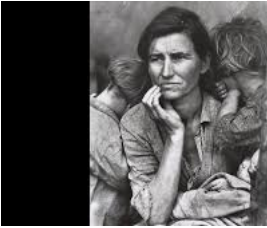

Migrant Mother – Florence Thompson

Transcript **Biography**

...when you pass in a city, there?"

"I generally picked around eight o'clock. I didn't even weigh a hundred pounds. I lived down there in Shafter, and I'd leave home before daylight and come in after dark. We just missed! Anyway, we lived. We survived, let's put it that way. I washed from what they called a Hoover camp ground right there at the bridge in Ukiahville. I walked down there to stay."