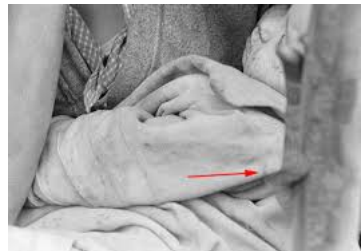

Migrant Mother – Florence Thompson

Transcript **Biography**

...when you pass in a city, there?"

"I generally picked around eight o'clock. I didn't even weigh a hundred pounds. I lived down there in Shafter, and I'd leave home before daylight and come in after dark. We just missed! Anyway, we lived. We survived, let's put it that way. I washed from what they called a Hoover camp ground right there at the bridge in Ukiahville. I walked down there to stay."